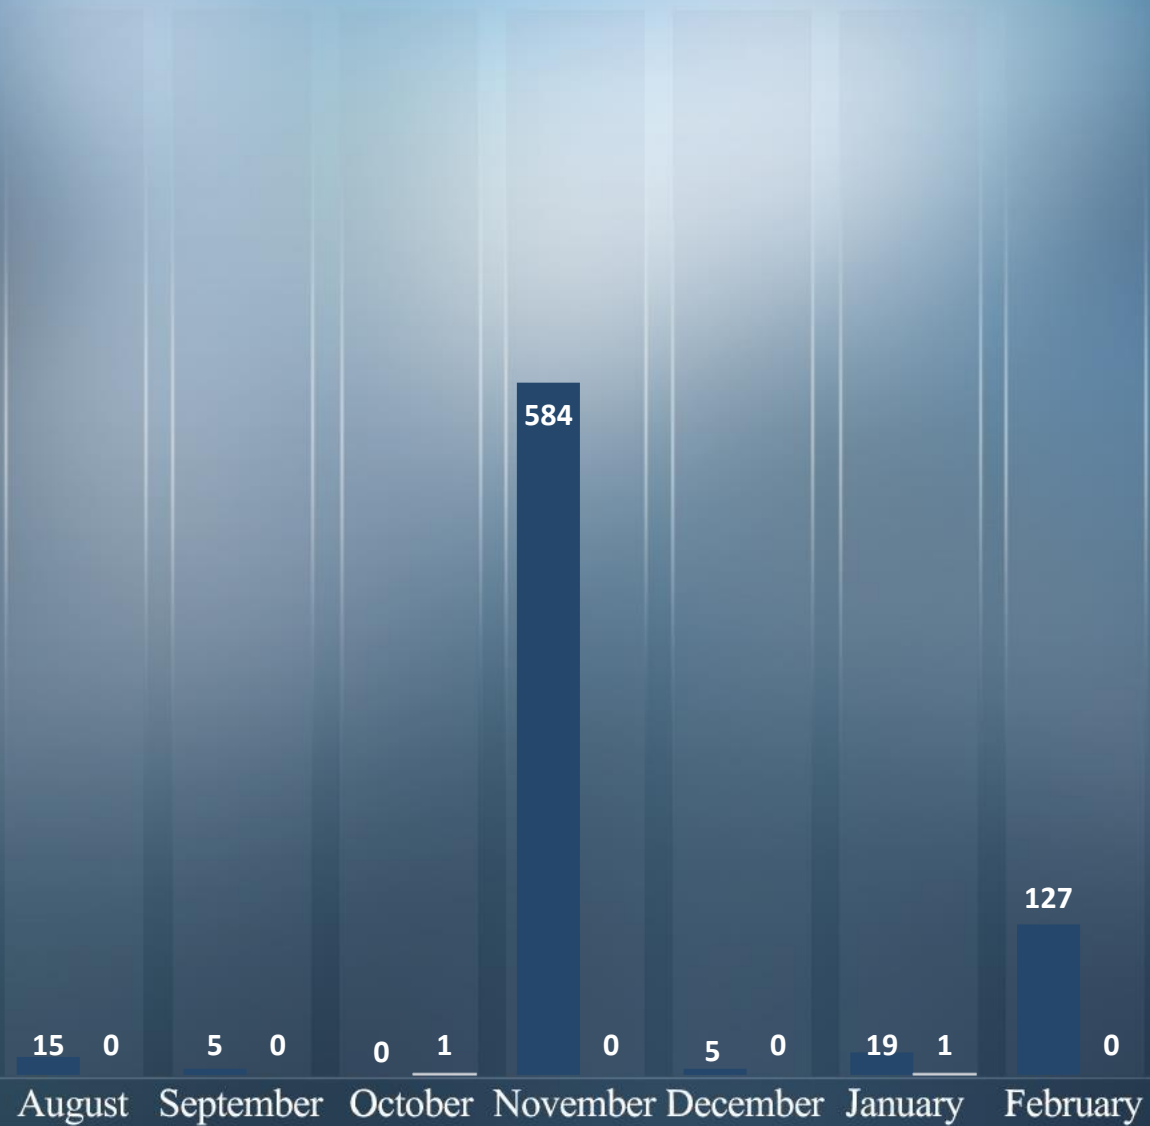

Distribution of Terrorist Attacks by Region Compared to Preceding Months

February **332** | January **236**

Monthly Summary
February
2020

Terror attacks in February : 16 non-fatal casualties, no fatalities .

Total number of fatalities and non-fatal casualties compared to previous months

Monthly Summary
February
2020

February
January

Overall Attacks in J&S and Jerusalem [by Type] Compared to the Previous Month
February **171** | January **173**

Monthly Summary
February
2020

February
January

Overall Attacks from the Gaza Strip [by Type] Compared to the Previous Month
 February **161** | January **63**

Monthly Summary
 February
 2020

Rockets
Mortar shells

Overall launches of rockets and mortar bombs, compared to preceding months
February **127** | January **19**

Monthly Summary
February
2020