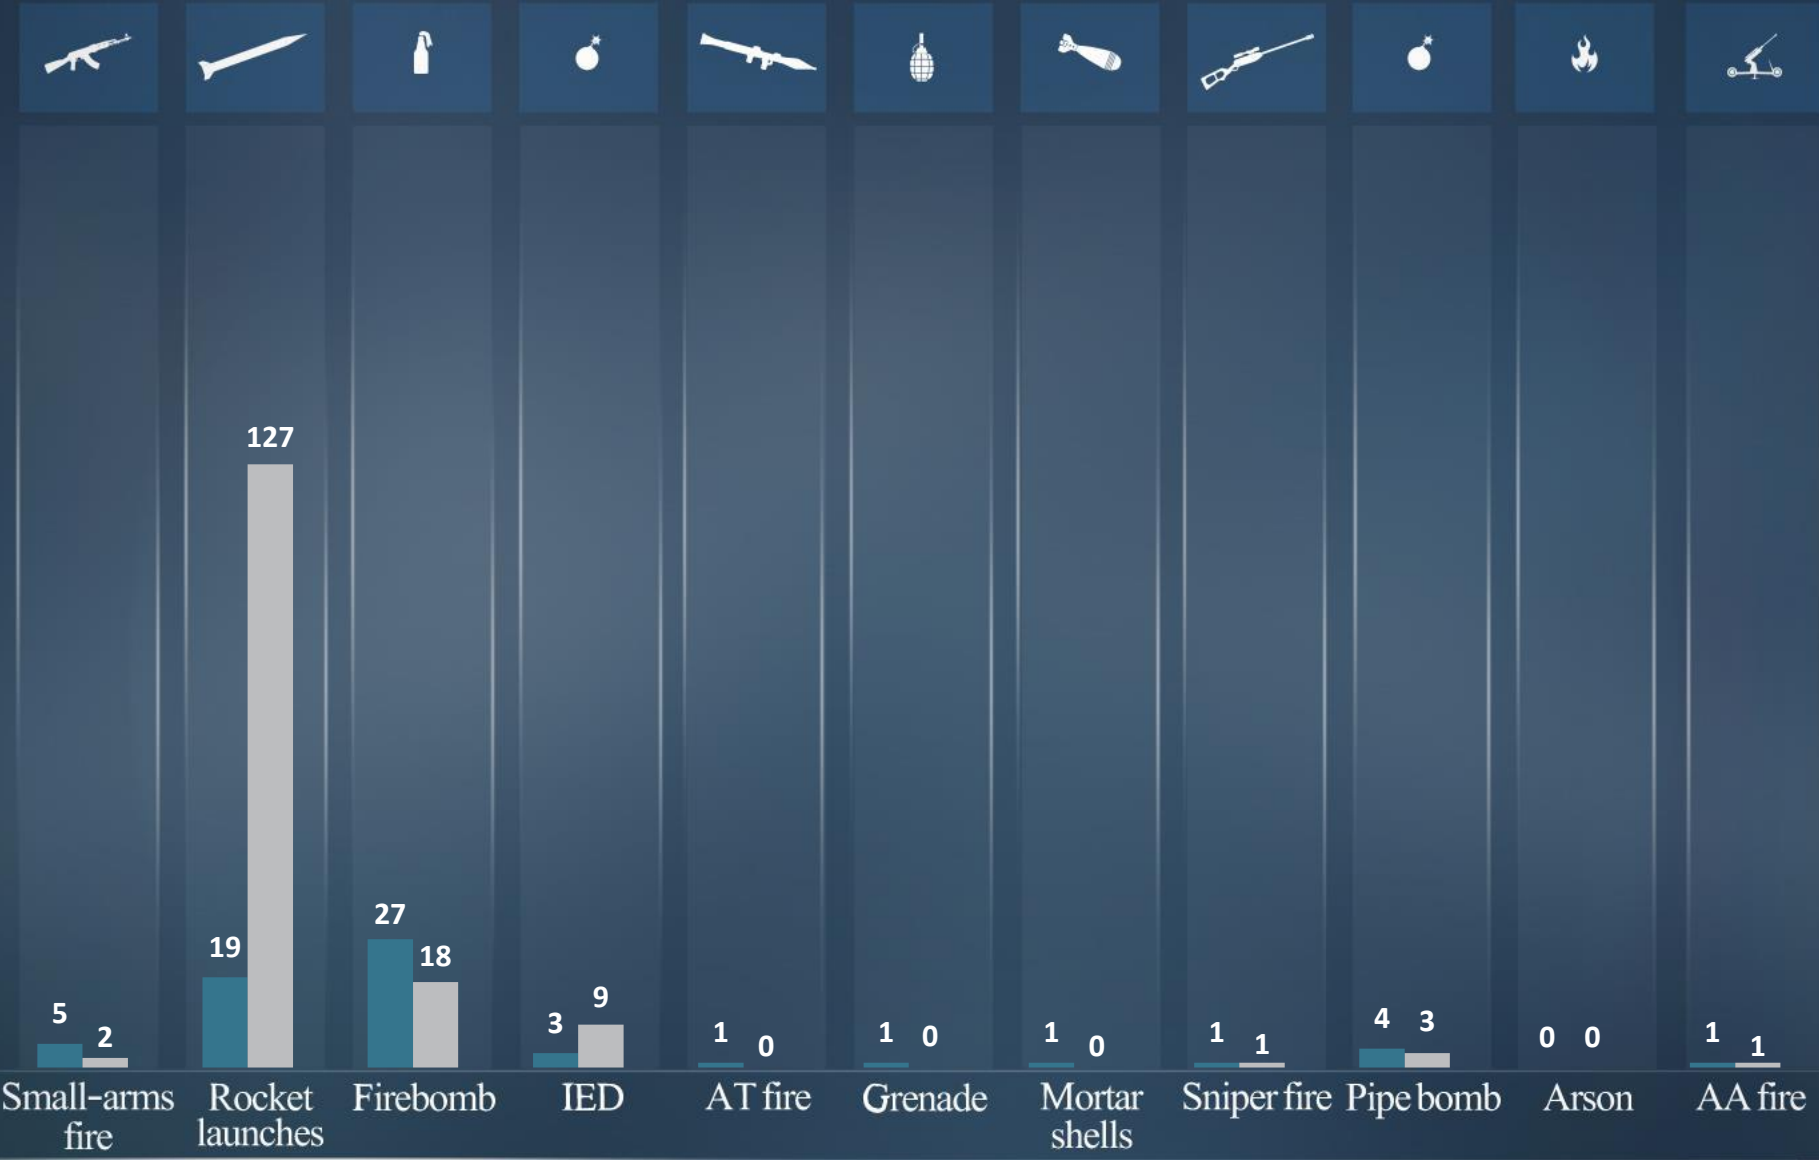

Distribution of Terrorist Attacks by Region Compared to Preceding Months

February **332** | January **236**

Monthly Summary
February
2020

Terror attacks in February : 16 non-fatal casualties, no fatalities .

- One member of the security forces was slightly injured in a firebombing at the Cave of the Patriarchs in Hebron [February 03].
- One member of the security forces was moderately injured by gunfire in Binyamin [February 06].
- One member of the security forces was moderately injured by gunfire at the Temple Mount in Jerusalem [February 06].
- Ten members of the security forces were injured - two moderately and eight slightly - in a vehicular attack in Jerusalem [February 06].
- One member of the security forces was moderately injured in a stone throwing attack in Hizma, Binyamin [February 10].
- One member of the security forces was moderately injured in a stone throwing attack in Nabi Saleh, Binyamin [February 21].
- One Israeli civilian was slightly injured in a stabbing in Jerusalem [February 21].

Total number of fatalities and non-fatal casualties compared to previous months

Monthly Summary
February
2020

February
January

Overall Attacks in J&S and Jerusalem [by Type] Compared to the Previous Month
February **171** | January **173**

Monthly Summary
February
2020

February
January

Overall Attacks from the Gaza Strip [by Type] Compared to the Previous Month
 February **161** | January **63**

Monthly Summary
 February
 2020

Rockets
Mortar shells