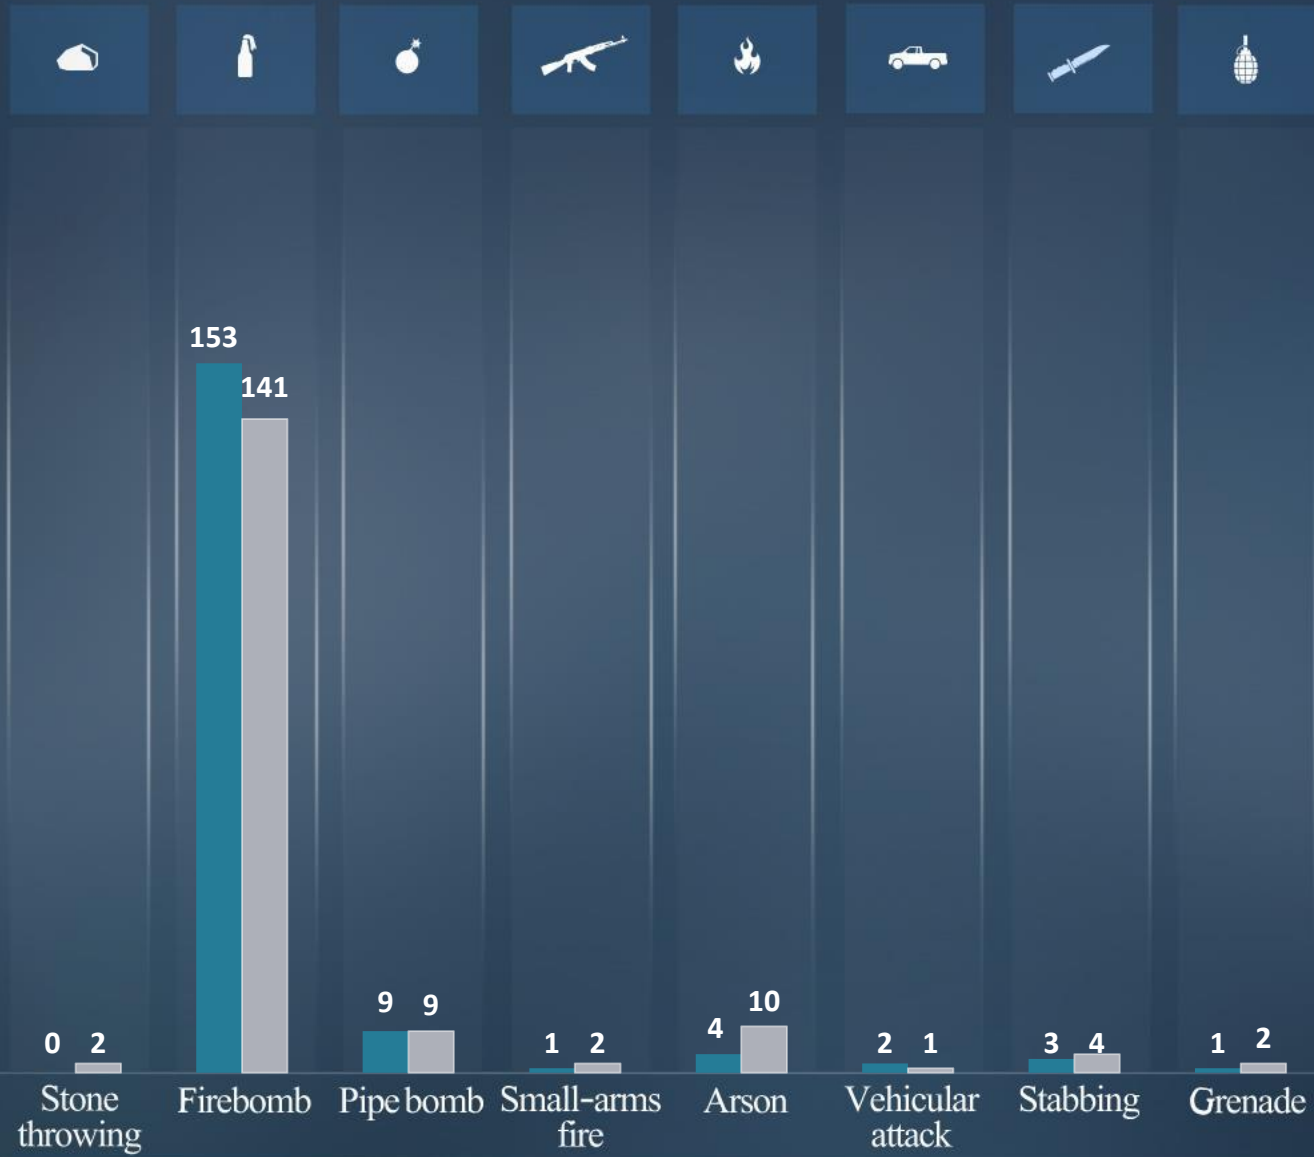

Distribution of Terrorist Attacks by Region Compared to Preceding Months

February **332** | January **236**

Monthly Summary
February
2020

Terror attacks in February : 16 non-fatal casualties, no fatalities .

- One member of the security forces was slightly injured in a firebombing at the Cave of the Patriarchs in Hebron [February 03].
- One member of the security forces was moderately injured by gunfire in Binyamin [February 06].
- One member of the security forces was moderately injured by gunfire at the Temple Mount in Jerusalem [February 06].
- Ten members of the security forces were injured - two moderately and eight slightly - in a vehicular attack in Jerusalem [February 06].
- One member of the security forces was moderately injured in a stone throwing attack in Hizma, Binyamin [February 10].
- One member of the security forces was moderately injured in a stone throwing attack in Nabi Saleh, Binyamin [February 21].
- One Israeli civilian was slightly injured in a stabbing in Jerusalem [February 21].

Total number of fatalities and non-fatal casualties compared to previous months

Monthly Summary
February
2020

February
January

Overall Attacks in J&S and Jerusalem [by Type] Compared to the Previous Month
February **171** | January **173**

Monthly Summary
February
2020

February
January

Overall Attacks from the Gaza Strip [by Type] Compared to the Previous Month
 February **161** | January **63**

Monthly Summary
 February
 2020

Rockets
Mortar shells